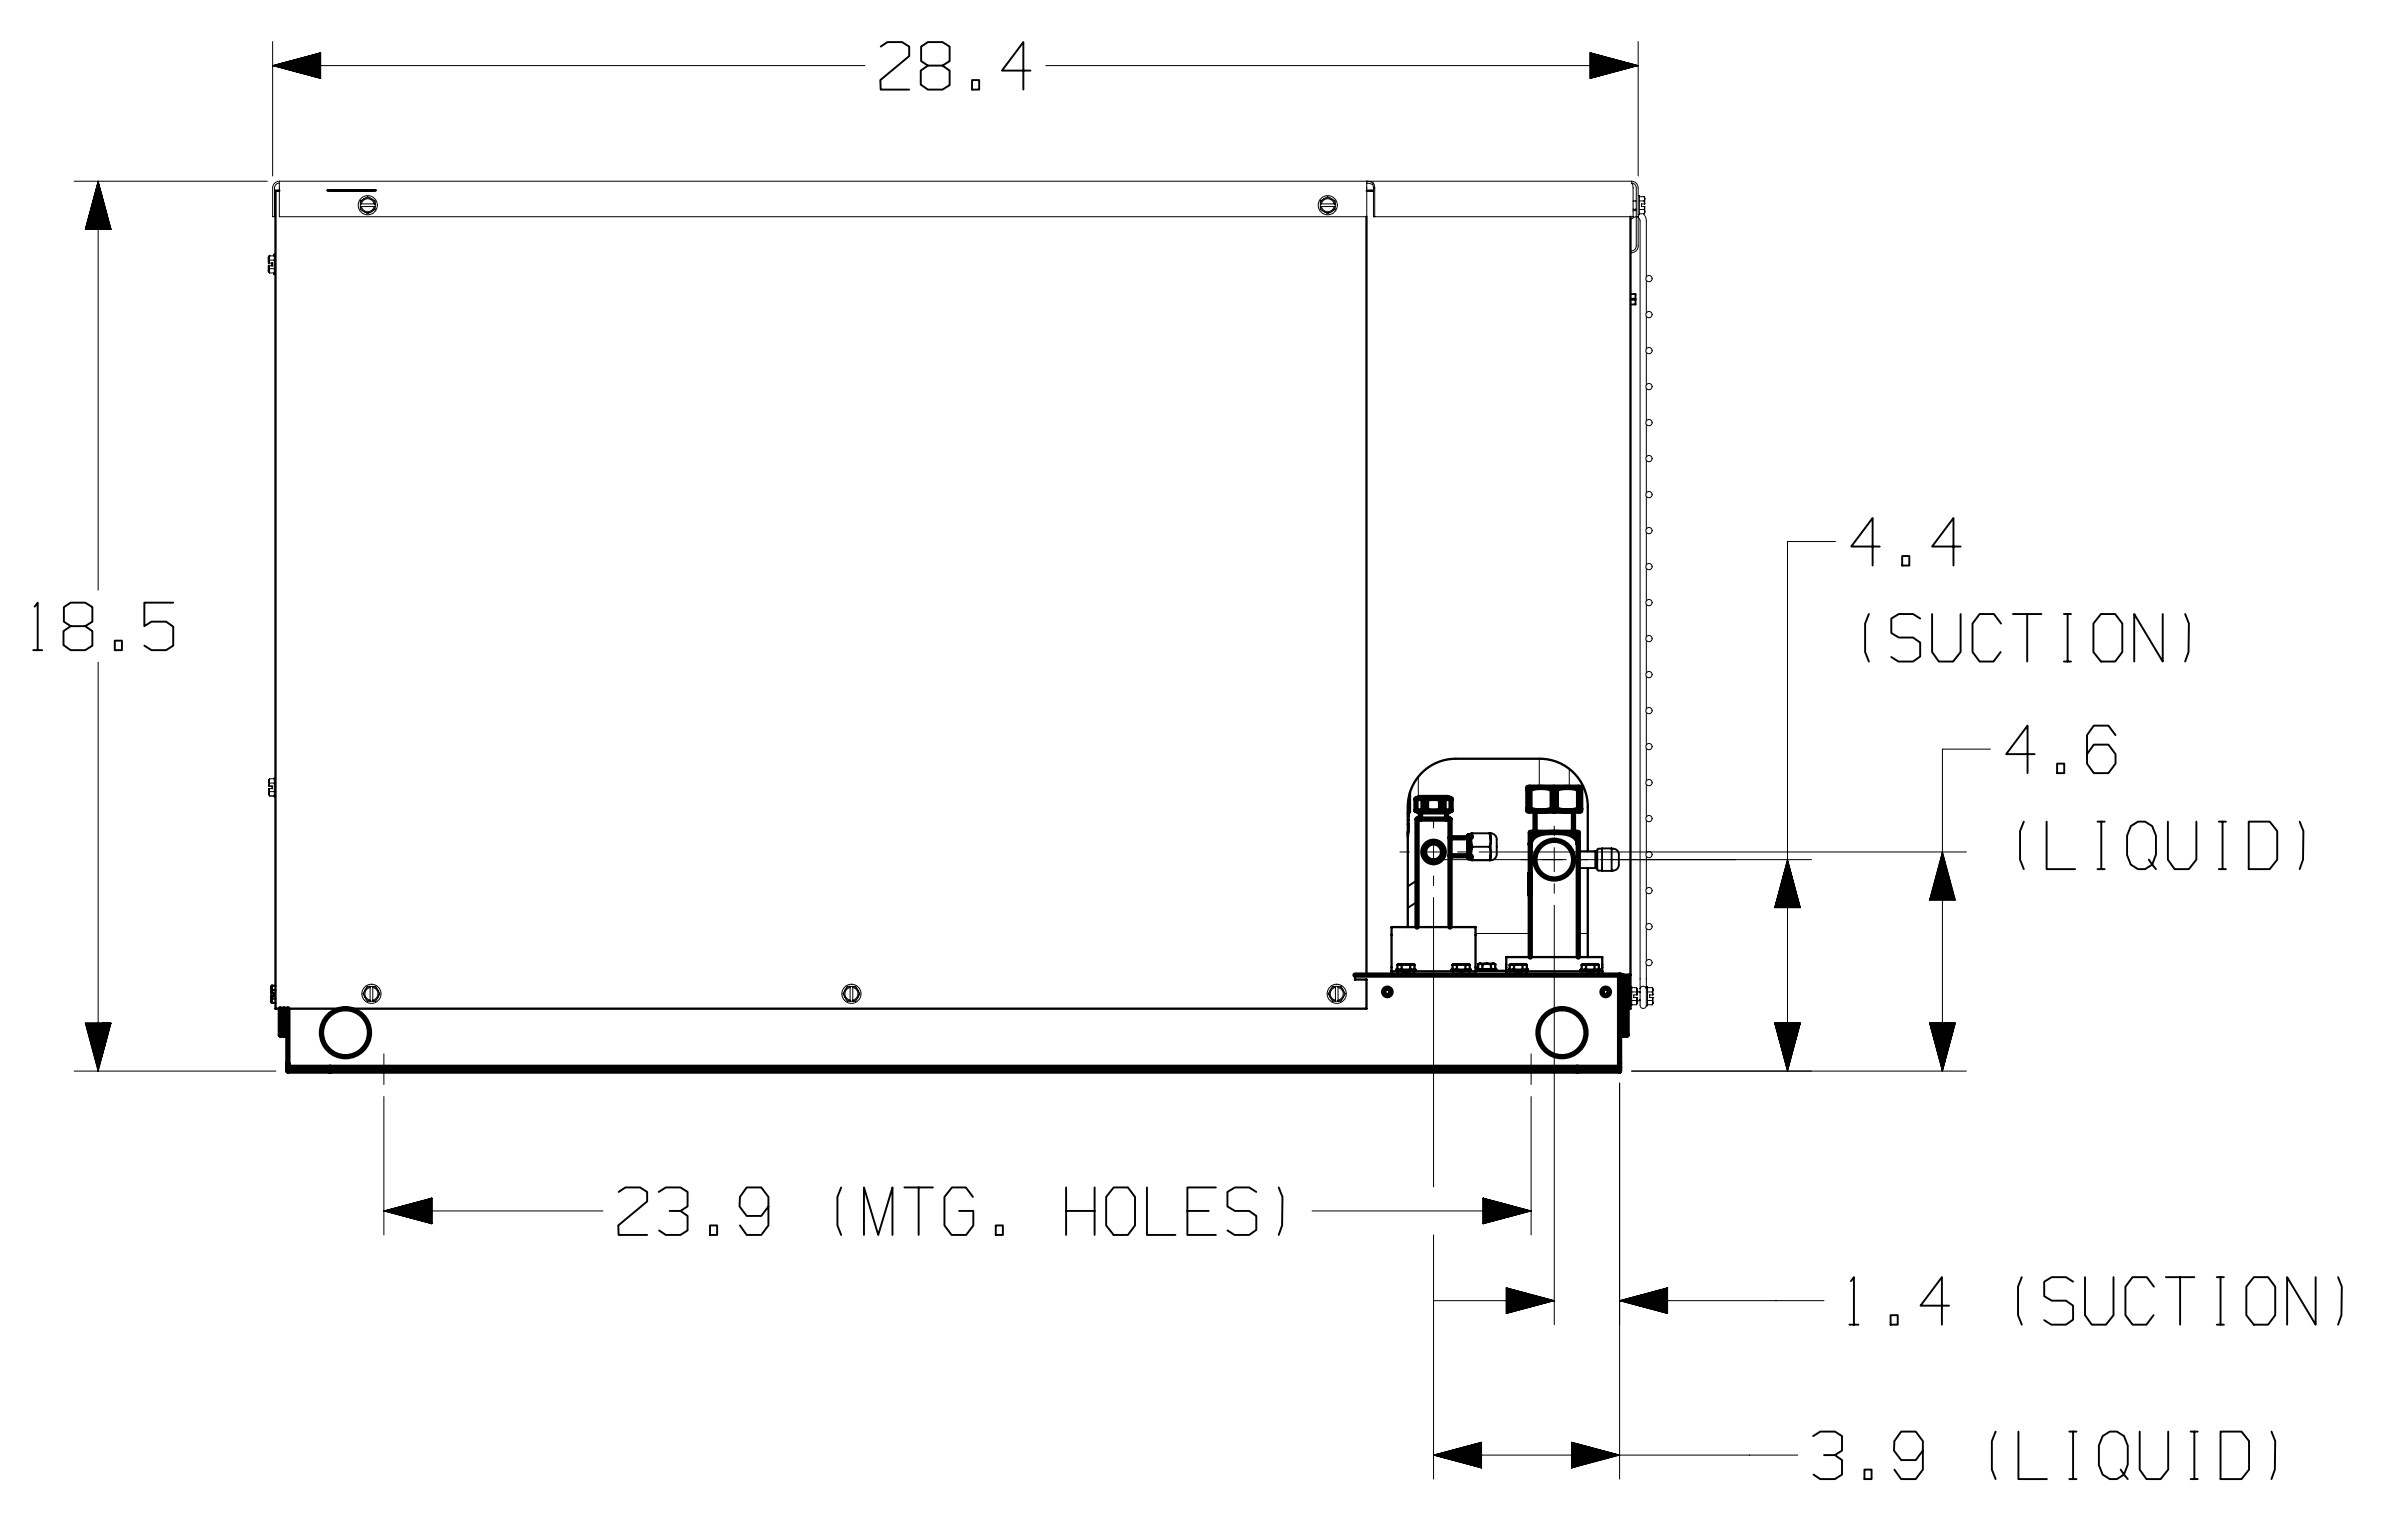

ISOMETRIC VIEW

30, VNX10

ENGLISH

Q.A. SYMBOLS

- ★ = CATEGORY I
- ▲ = CATEGORY II
- = CATEGORY III
- = CATEGORY IV

BANNER EC120993 DATE	THIS DRAWING OR PRINT IS THE PROPERTY OF TECUMSEH PRODUCTS CO. IT IS TO BE USED ONLY FOR THE PROJECT AND SPECIFICATIONS STATED THEREON. IT IS NOT TO BE REPRODUCED, COPIED, OR TRANSMITTED IN ANY FORM OR BY ANY MEANS, ELECTRONIC OR MECHANICAL, INCLUDING PHOTOCOPYING, RECORDING, OR BY ANY INFORMATION STORAGE AND RETRIEVAL SYSTEM, WITHOUT THE WRITTEN PERMISSION OF TECUMSEH PRODUCTS CO.		DIS. CODE ..	NAME ARGUS UNIT, SMALL	SCALE 1:4 & NOTED	THIS PRINT SUPERSEDES ALL PRINTS PRIOR TO
	MATERIAL NOTED			TECUMSEH PRODUCTS CO. ANN ARBOR, MICHIGAN		DRAWING NO. SDA-8
	ODCU					
	DO NOT SCALE THIS DRAWING. DIMENSIONS SHOWN ON THIS DRAWING TAKE PRECEDENCE OVER ANY DIMENSIONS SHOWN ON ANY OTHER DRAWING.					