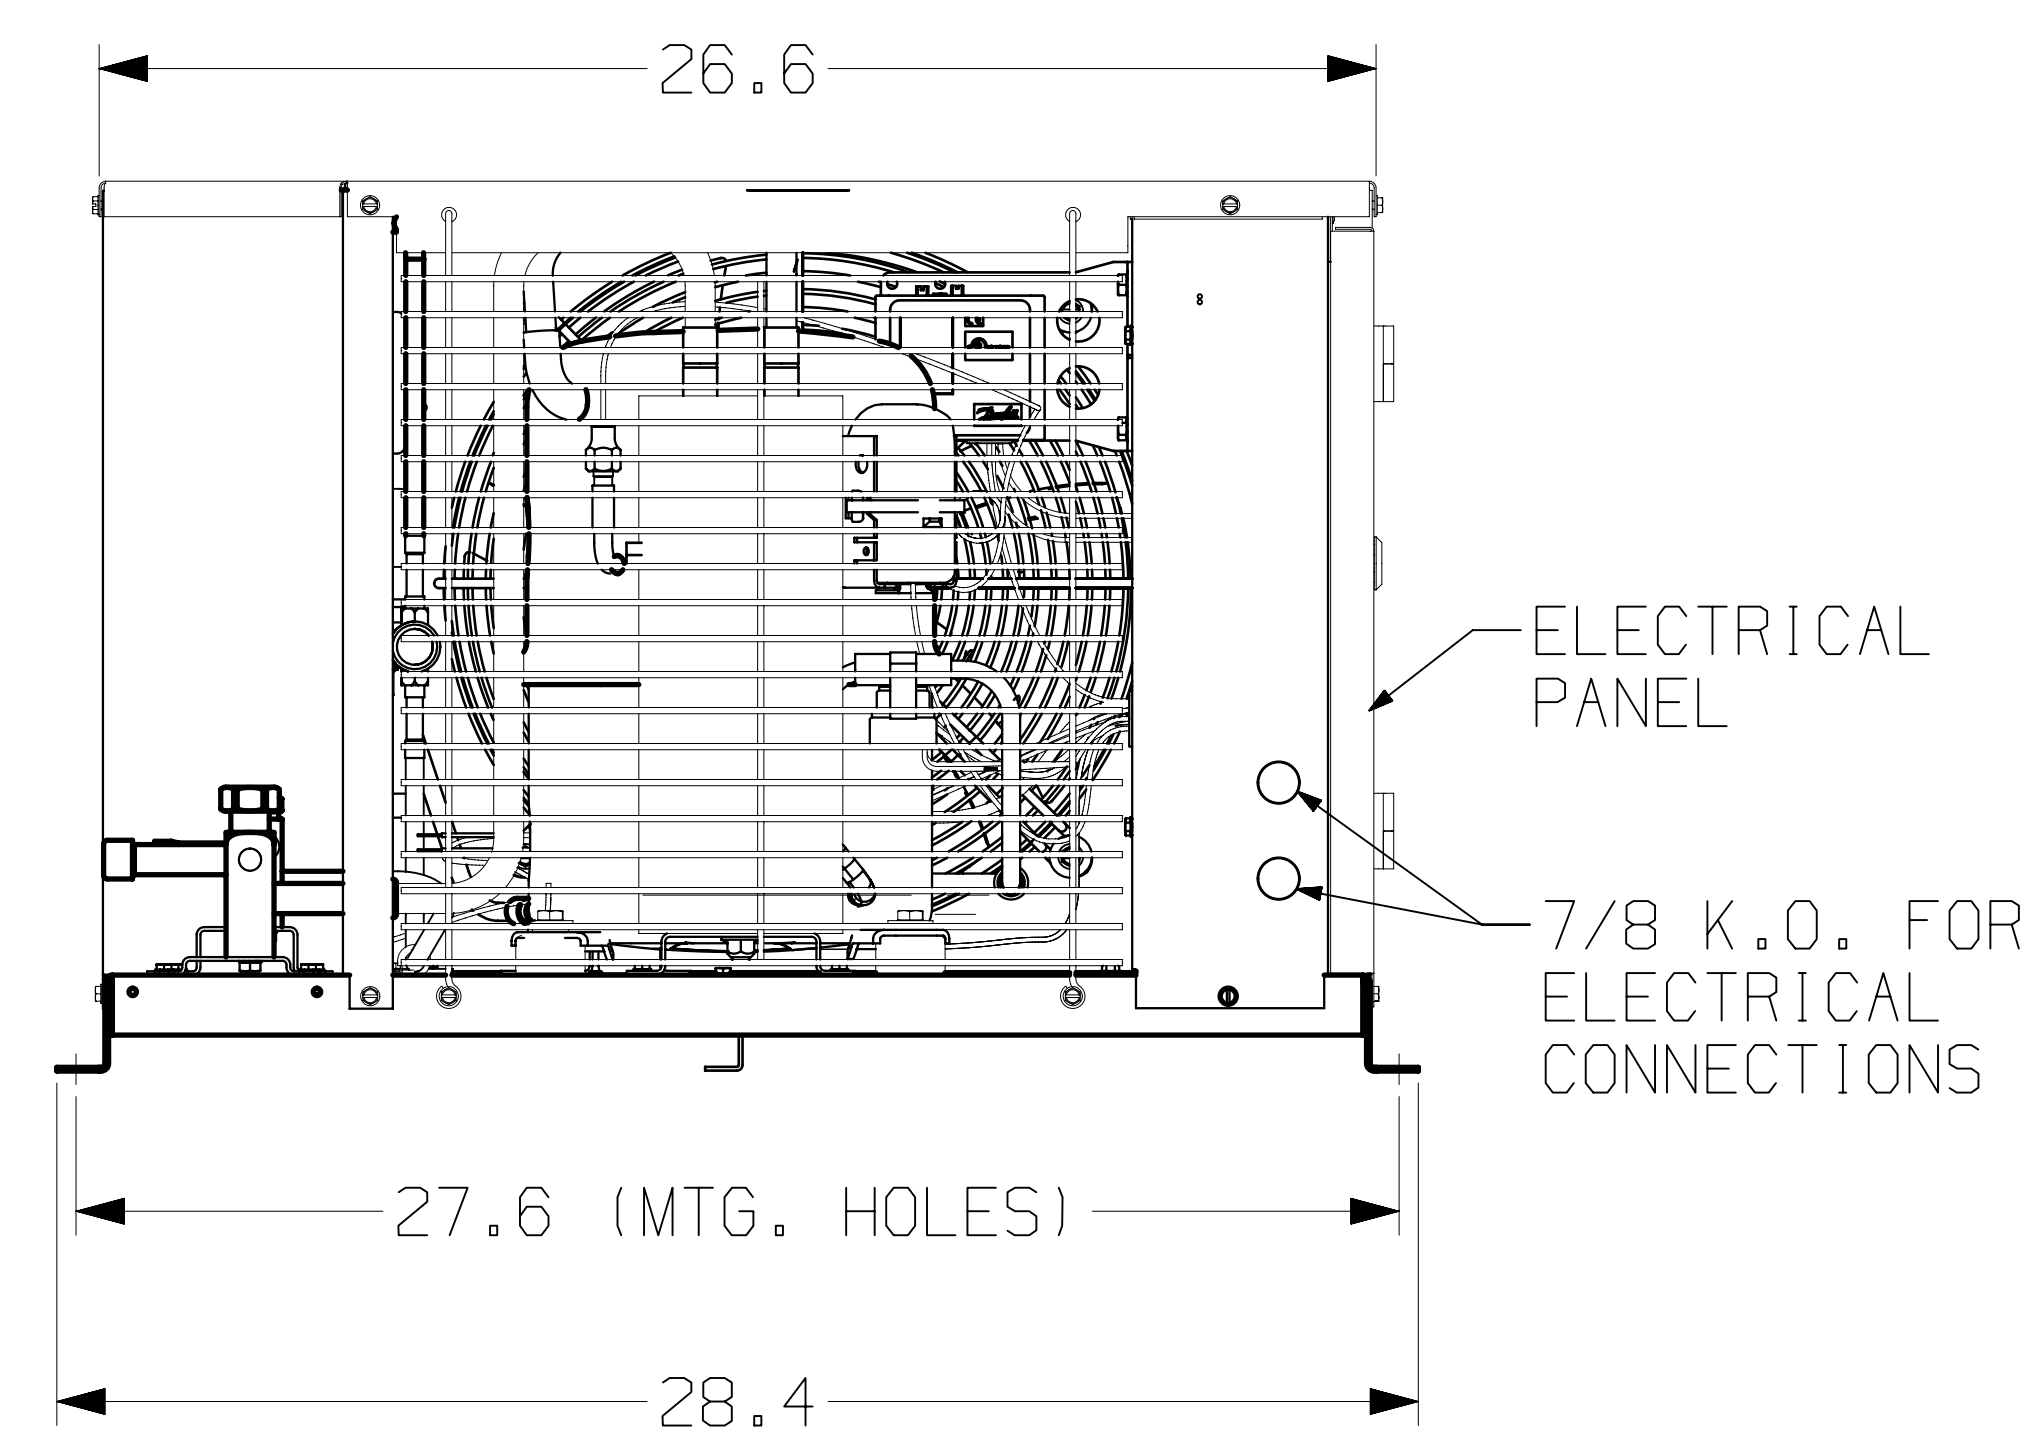

ISOMETRIC VIEW

30, VNX10

ENGLISH

Q.A. SYMBOLS

- ★ = CATEGORY I
- ▲ = CATEGORY II
- = CATEGORY III
- = CATEGORY IV

BANNER EC120993 DATE	THIS DRAWING OR PRINT IS THE PROPERTY OF TECUMSEH PRODUCTS CO. IT IS TO BE USED ONLY FOR THE PROJECT AND SPECIFICATIONS STATED THEREON. IT IS NOT TO BE REPRODUCED, COPIED, OR TRANSMITTED IN ANY FORM OR BY ANY MEANS, ELECTRONIC OR MECHANICAL, INCLUDING PHOTOCOPYING, RECORDING, OR BY ANY INFORMATION STORAGE AND RETRIEVAL SYSTEM, WITHOUT THE WRITTEN PERMISSION OF TECUMSEH PRODUCTS CO.		DIS. CODE ..	NAME ARGUS UNIT, SMALL	SCALE 1:4 & NOTED	THIS PRINT SUPERSEDES ALL PRINTS PRIOR TO
	MATERIAL NOTED			TECUMSEH PRODUCTS CO. ANN ARBOR, MICHIGAN		DRAWING NO. SDA-8
	ODCU					
	DO NOT SCALE THIS DRAWING. DIMENSIONS SHOWN ON THIS DRAWING TAKE PRECEDENCE OVER ANY DIMENSIONS SHOWN ON ANY OTHER DRAWING.					