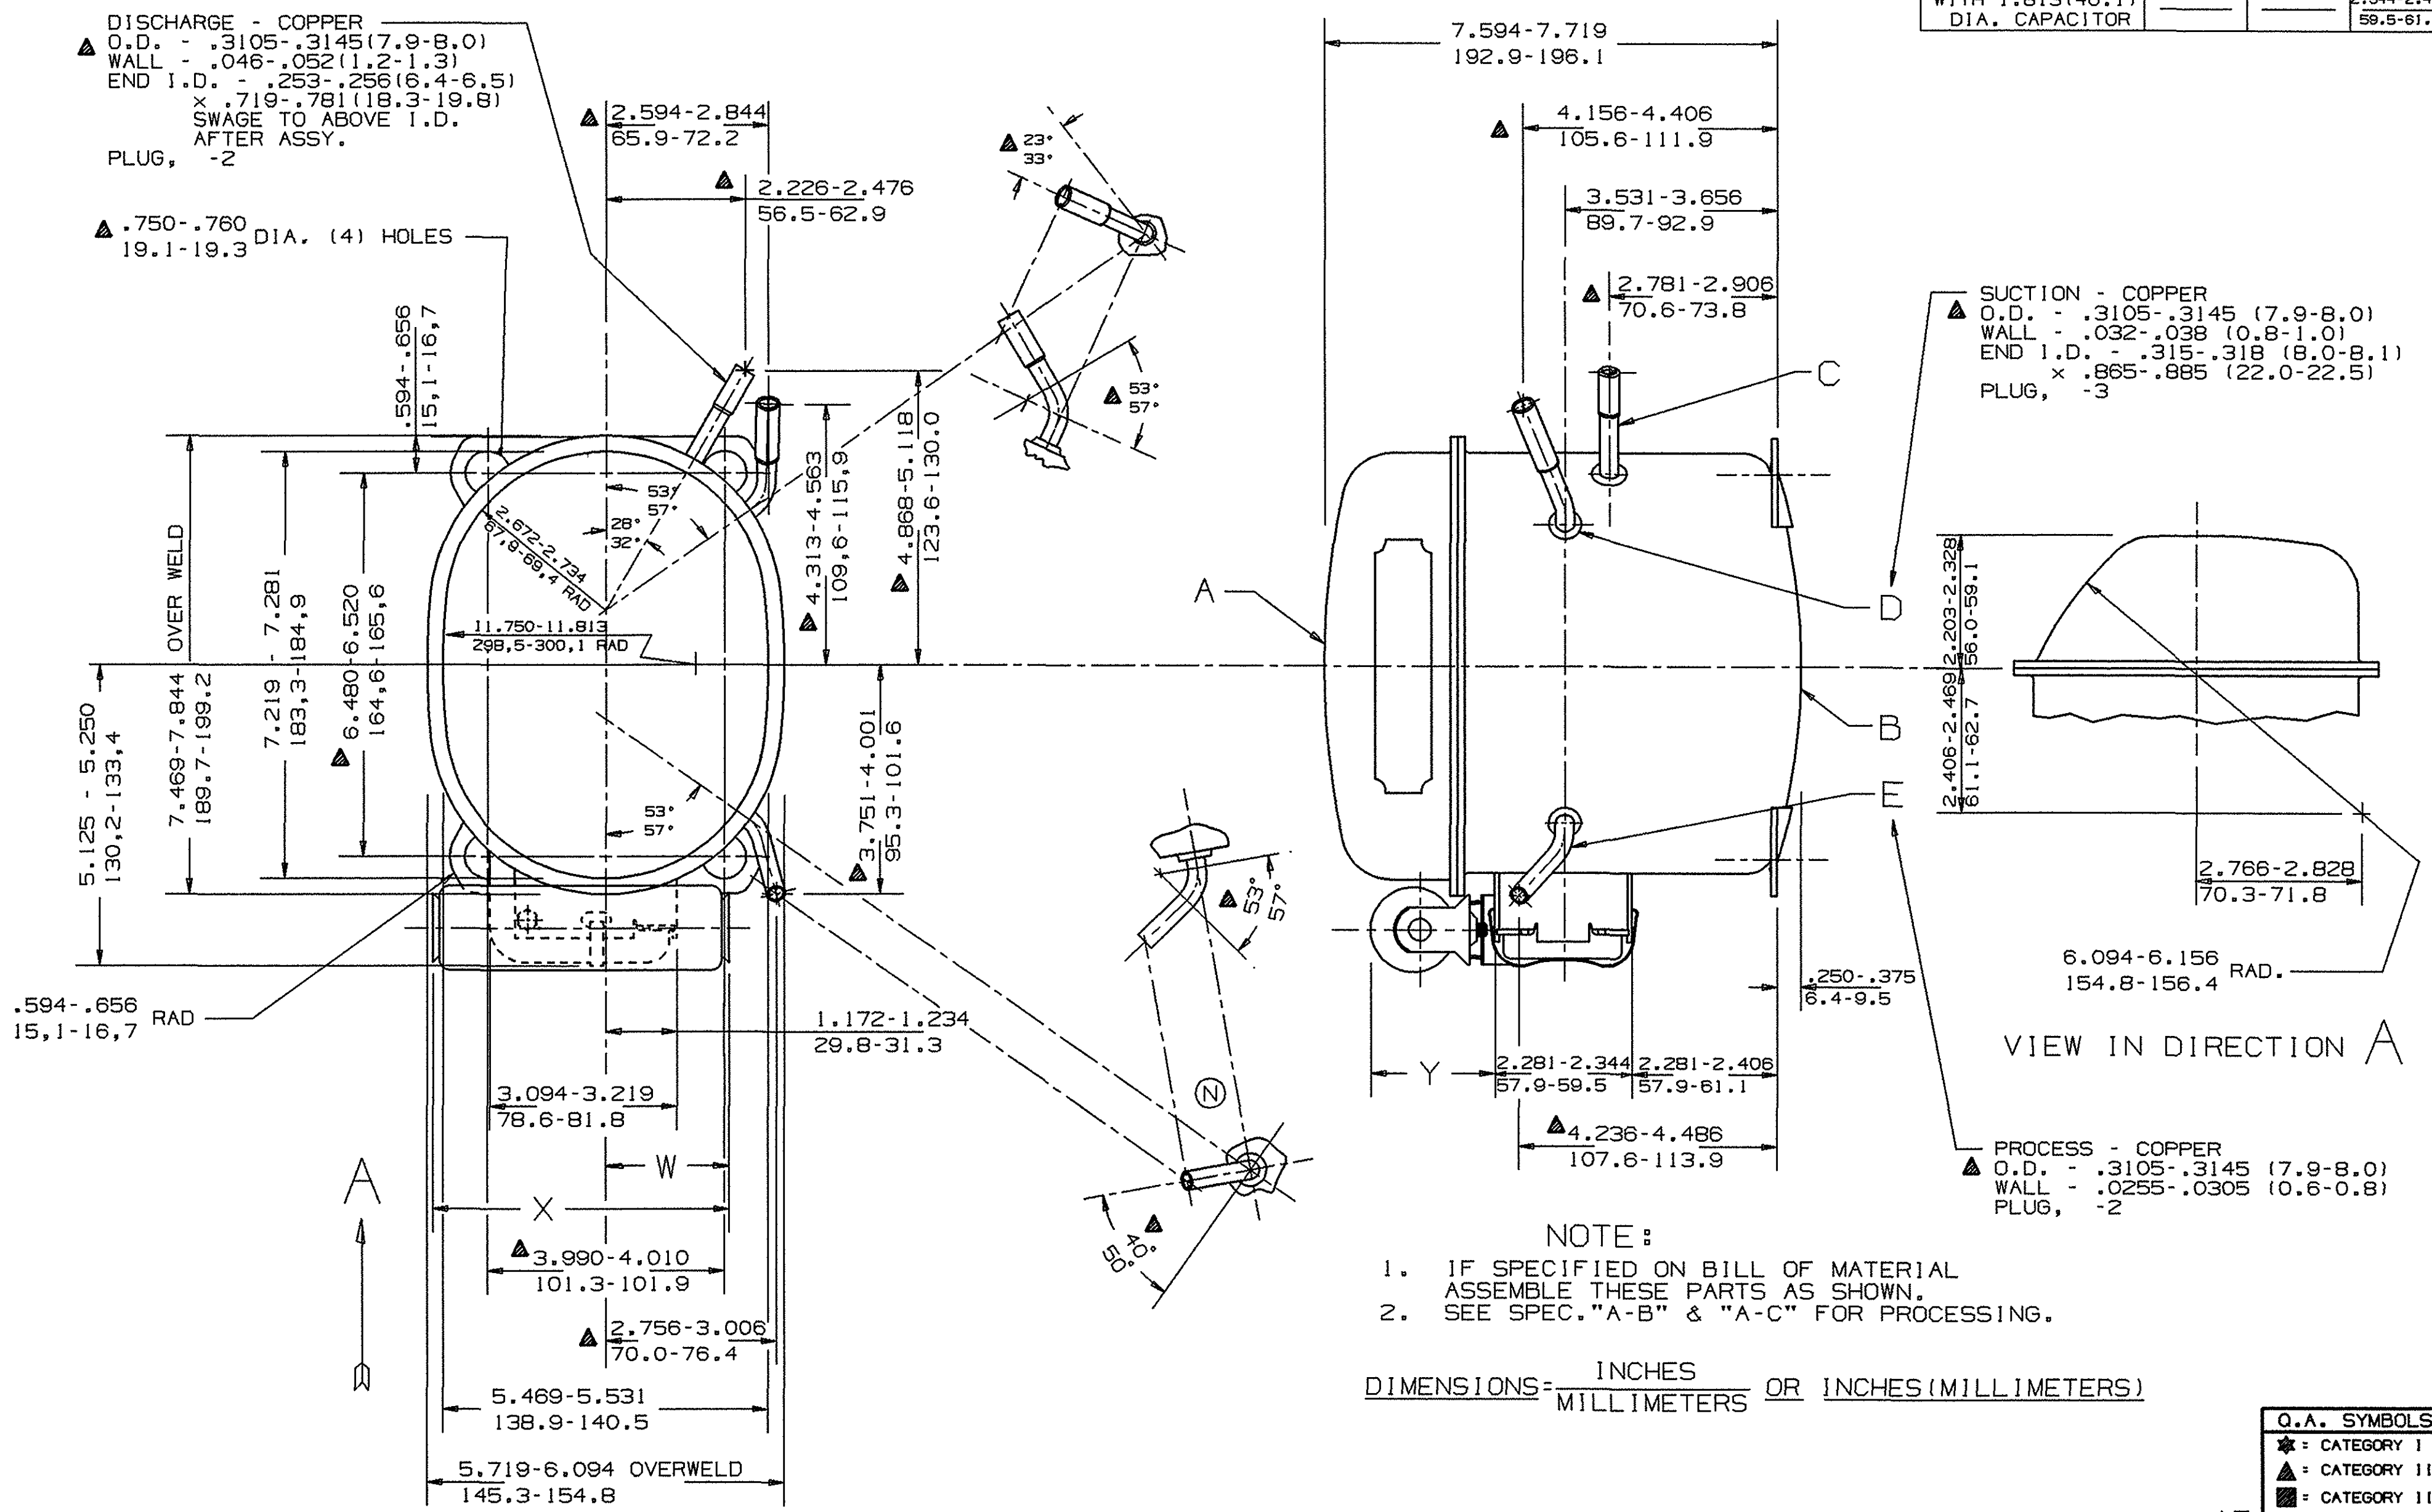

	DIM.W	DIM.X	DIM.Y
WITH 3.875(98.4) LONG CAPACITOR	1.453-1.703 36.9-43.3	4.078-4.141 103.6-105.2	
WITH 1.438(36.5) DIA. CAPACITOR			1.988-2.031 50.0-51.6
WITH 4.875(123.8) LONG CAPACITOR	1.953-2.203 49.6-56.0	5.078-5.141 129.0-130.6	
WITH 1.813(46.1) DIA. CAPACITOR			2.344-2.408 59.5-61.1

A	32085
B	HA572-19
C	34461
D	34360
E	34690

Q.A. SYMBOLS & CHART ADDED	HB	DATE
#220704	10/20/88	
5	11-6-88	
C	11-6-88	
M	11-6-88	

DIS. CODE 34D		NAME SALES COMPRESSOR	
MATERIAL NOTED		SCALE 1"=2"	
INTERNAL USE ONLY ©UGHIDISK1:BRORDERICK:AE-DCAE-280.REVP,PT		THIS PRINT SUPERSEDES ALL PRINTS PRIOR TO	
TECUMSEH PRODUCTS CO. TECUMSEH, MICHIGAN		PART NO. DCAE-280	

Q.A. SYMBOLS

- ★ = CATEGORY I
- ▲ = CATEGORY II
- = CATEGORY III
- = CATEGORY IV