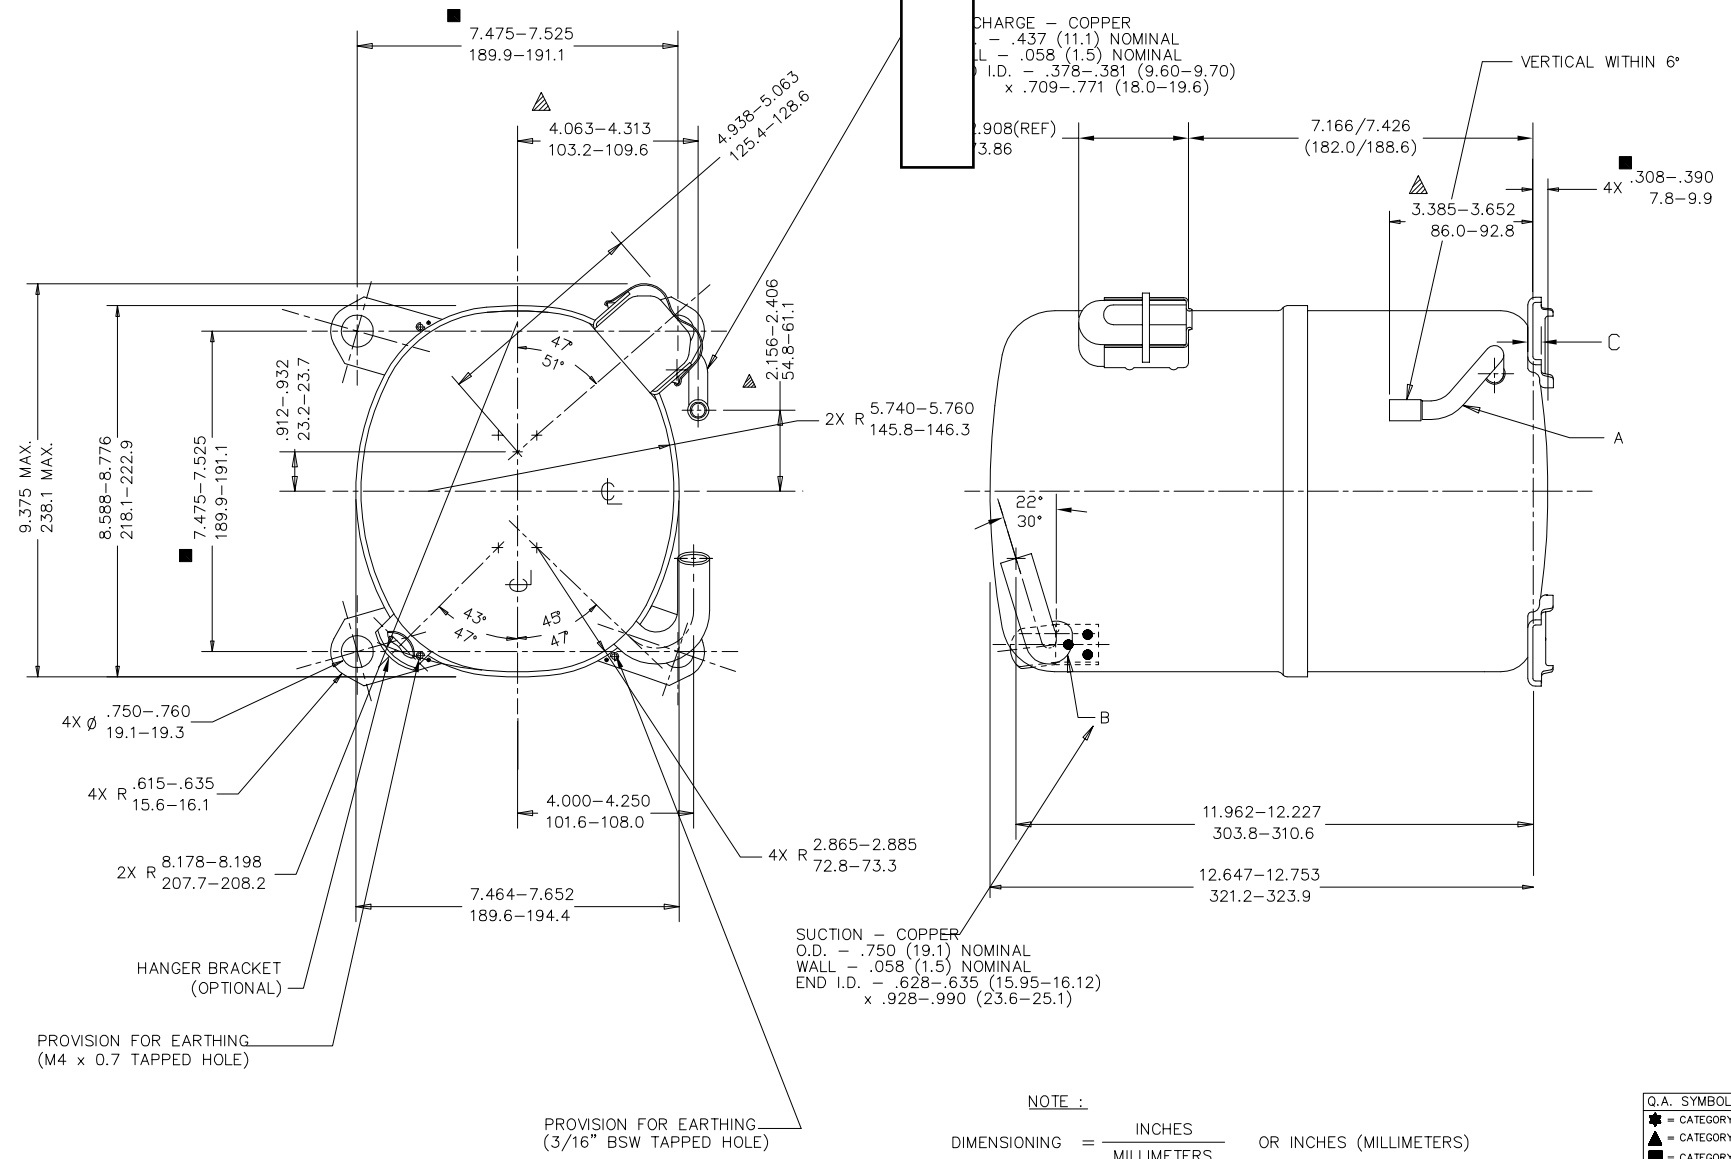

PART NO.
AWX-4357-00

REL	LT	LC	CHANGE	DATE	DWG. NO.	DATE	NAME	SALES COMPRESSOR			PART NO. AWX-4357-00	
								DWN.	CK.	APR.		SCALE
								M. SRINIVAS	ON FILE	ON FILE	1"=2"	THIS PRINT SUPERSEDES ALL PRINTS PRIOR TO
								25MAY11				
								TECUMSEH PRODUCTS INDIA PVT. LTD.				
								HYDERABAD, INDIA				
								MATERIAL				
								NOTED				
								INTERNAL USE ONLY				

A	34711
B	EX-34649
C	AWX-2102-01